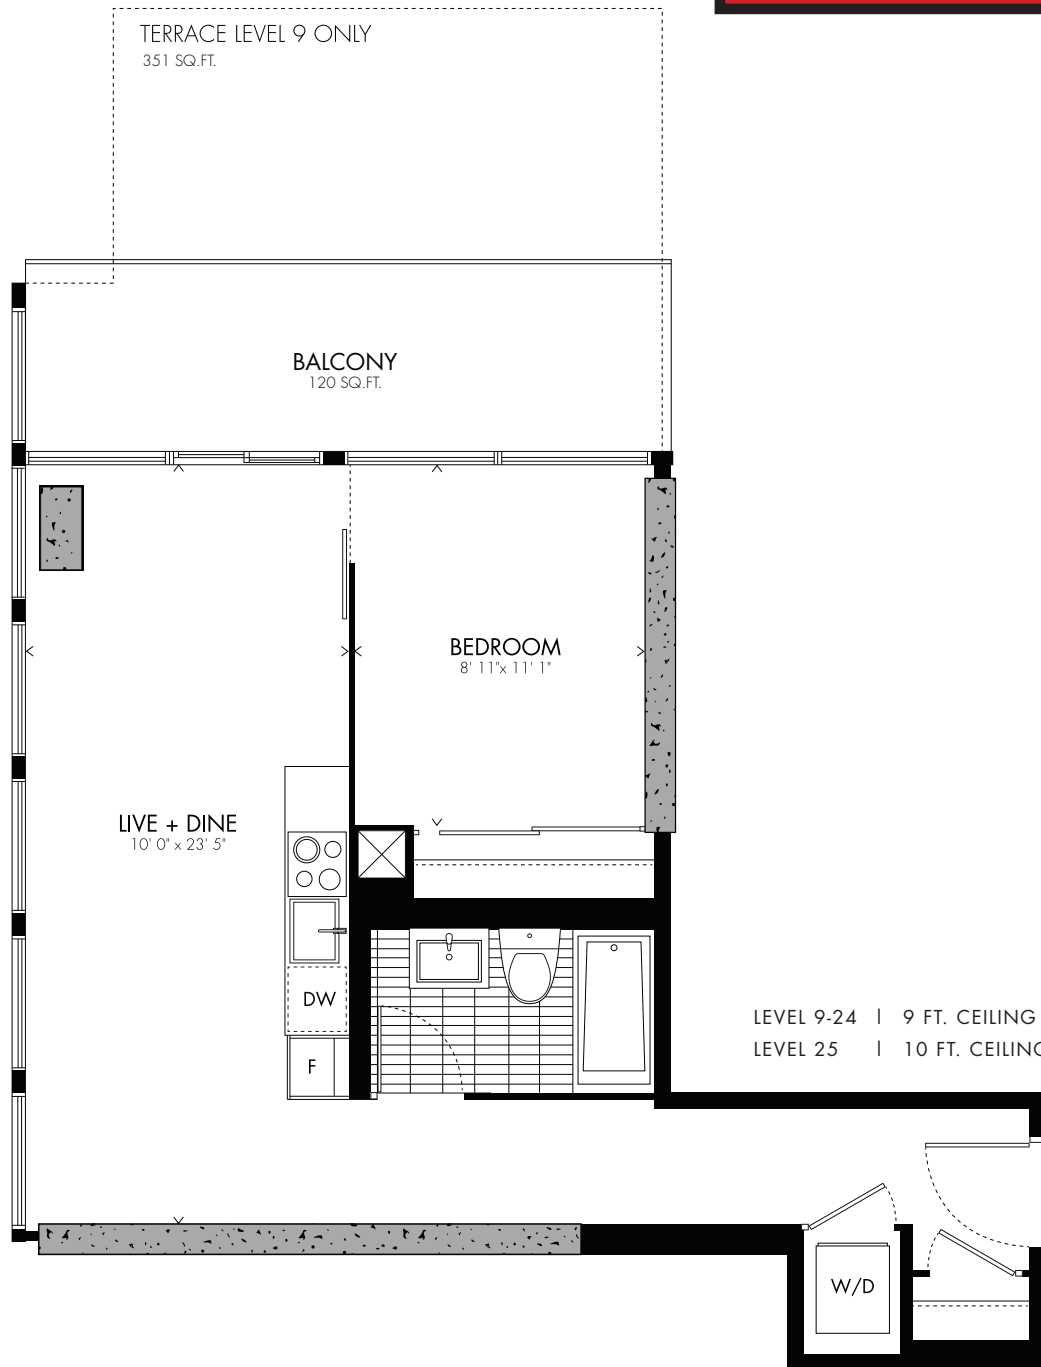

Wagenfeld ⁰² one bedroom

585 sq.ft.