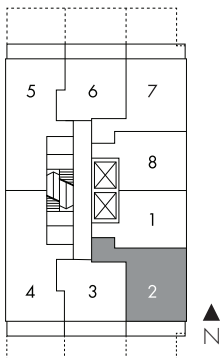

Wagenfeld ⁰² one bedroom

585 sq.ft.

LEVEL 9-25

Wilhelm Wagenfeld was an important German industrial designer and former student of the Bauhaus art school. He designed glass and metal works for the Jenaer Glaswerk Schott & Gen., the Vereinigte Lausitzer Glaswerke in Weißwasser, Rosenthal, Braun GmbH and WMF. Some of his designs are still produced to this day.

BAUHAUS