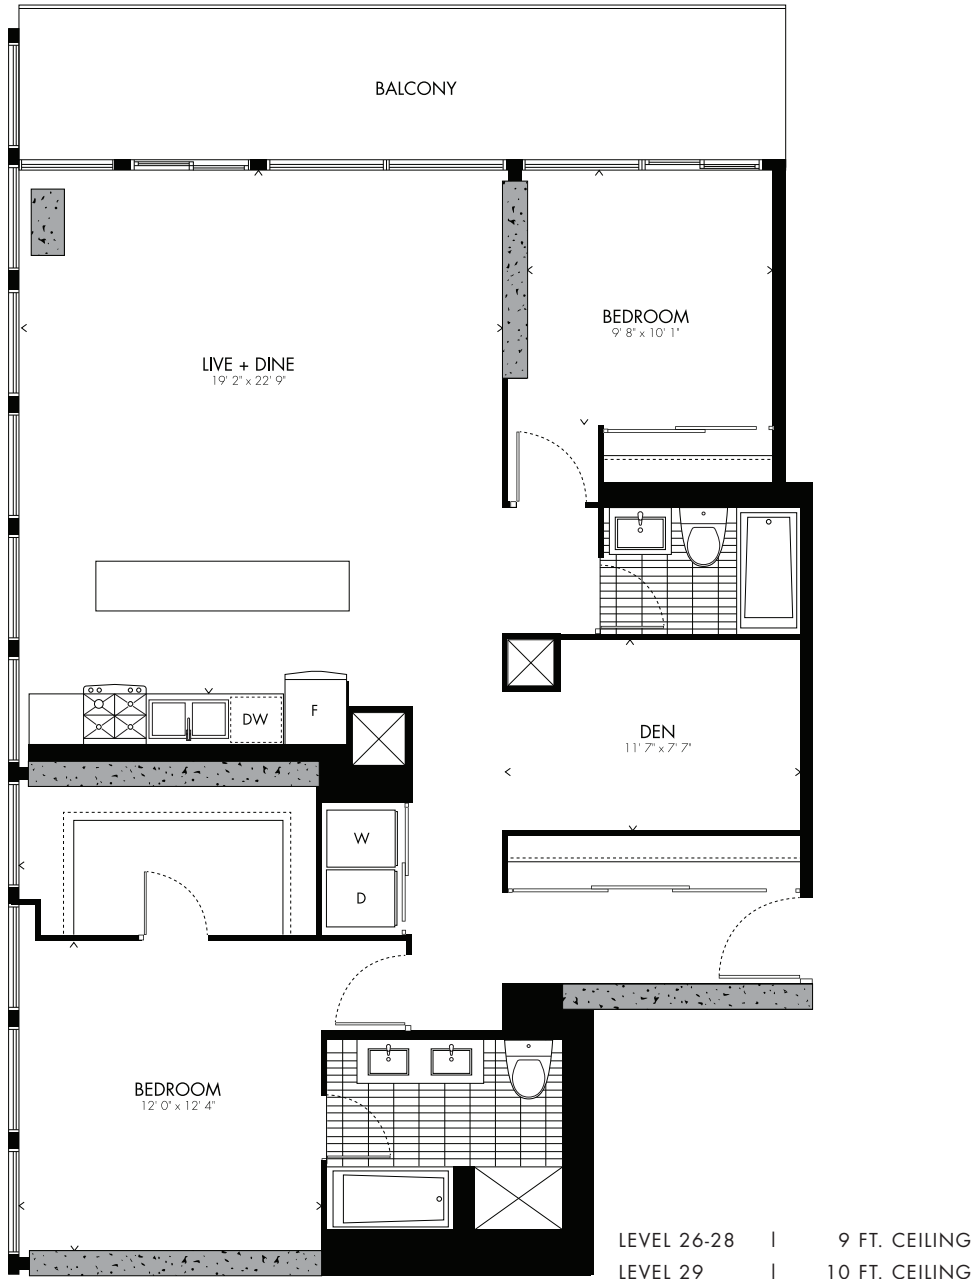

Schwinsky **PENTHOUSE** 01 | 04

two bedroom + den

1,323 sq.ft.