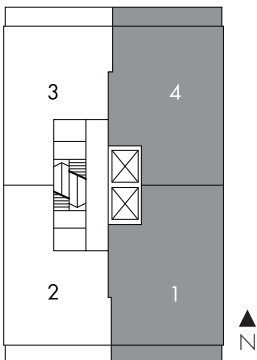

LEVEL 26-29