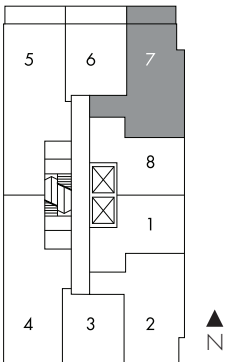

Schmidt ⁰⁷ one bedroom + den

864 sq.ft.

LEVEL 3-7 | 9 FT. CEILING
LEVEL 8 | 10 FT. CEILING

LEVEL 3-8