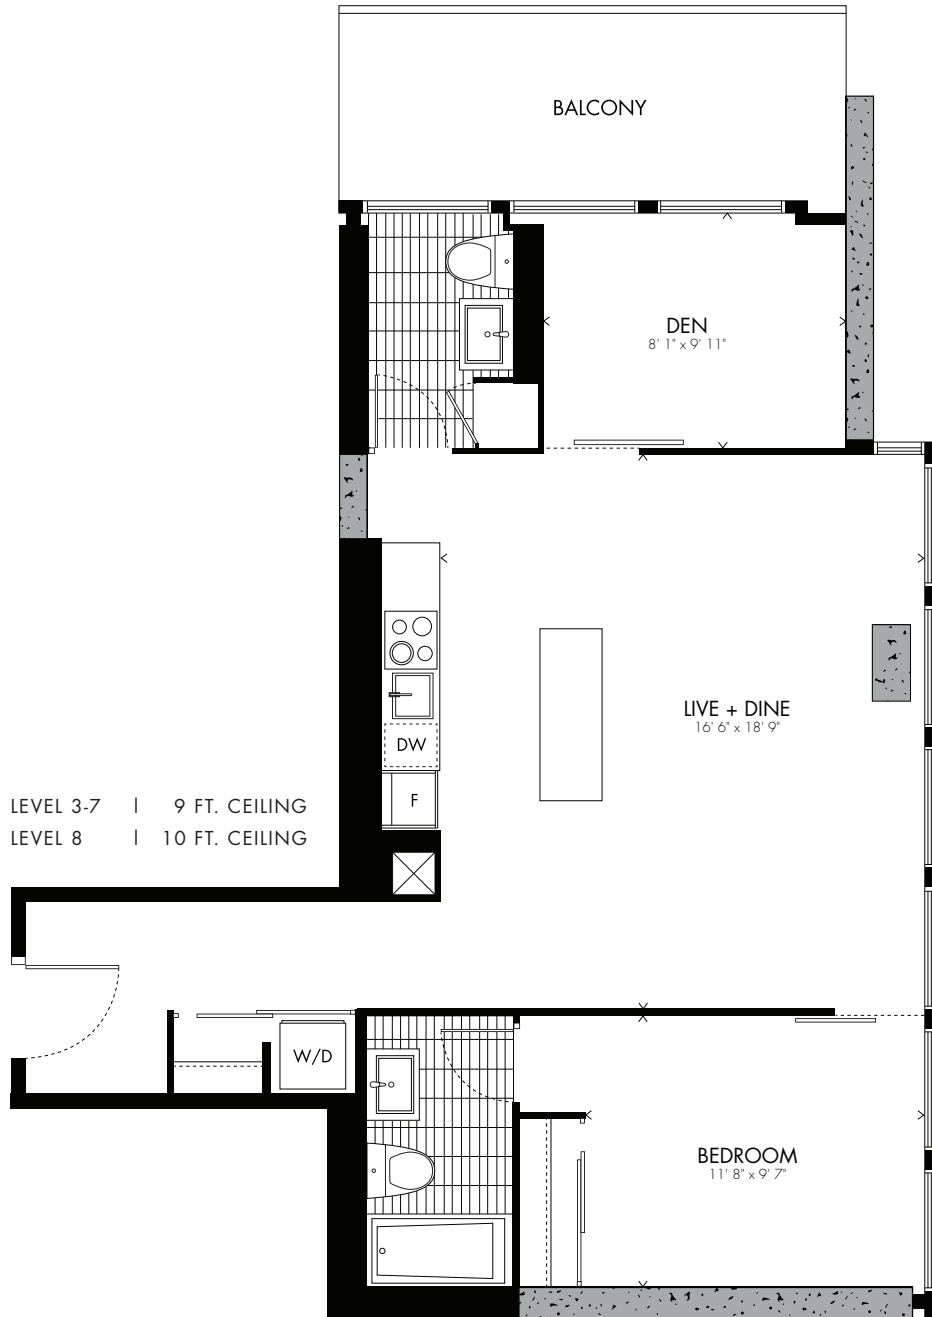

Artist and graphic designer Joost Schmidt was a Bauhaus teacher who is most known for designing the famous poster for the 1923 Bauhaus Exhibition in Weimar, Germany.

Schmidt ⁰⁷ one bedroom + den

864 sq.ft.

LEVEL 3-7 | 9 FT. CEILING
LEVEL 8 | 10 FT. CEILING