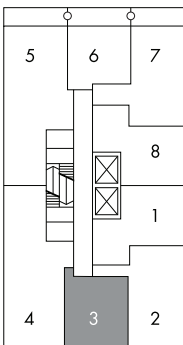

Oskar Schlemmer was a German painter, sculptor, designer and choreographer associated with the Bauhaus school. In 1923 he was hired as Master of Form at the Bauhaus theatre workshop, after working some time at the workshop of sculpture.

BAUHAUS