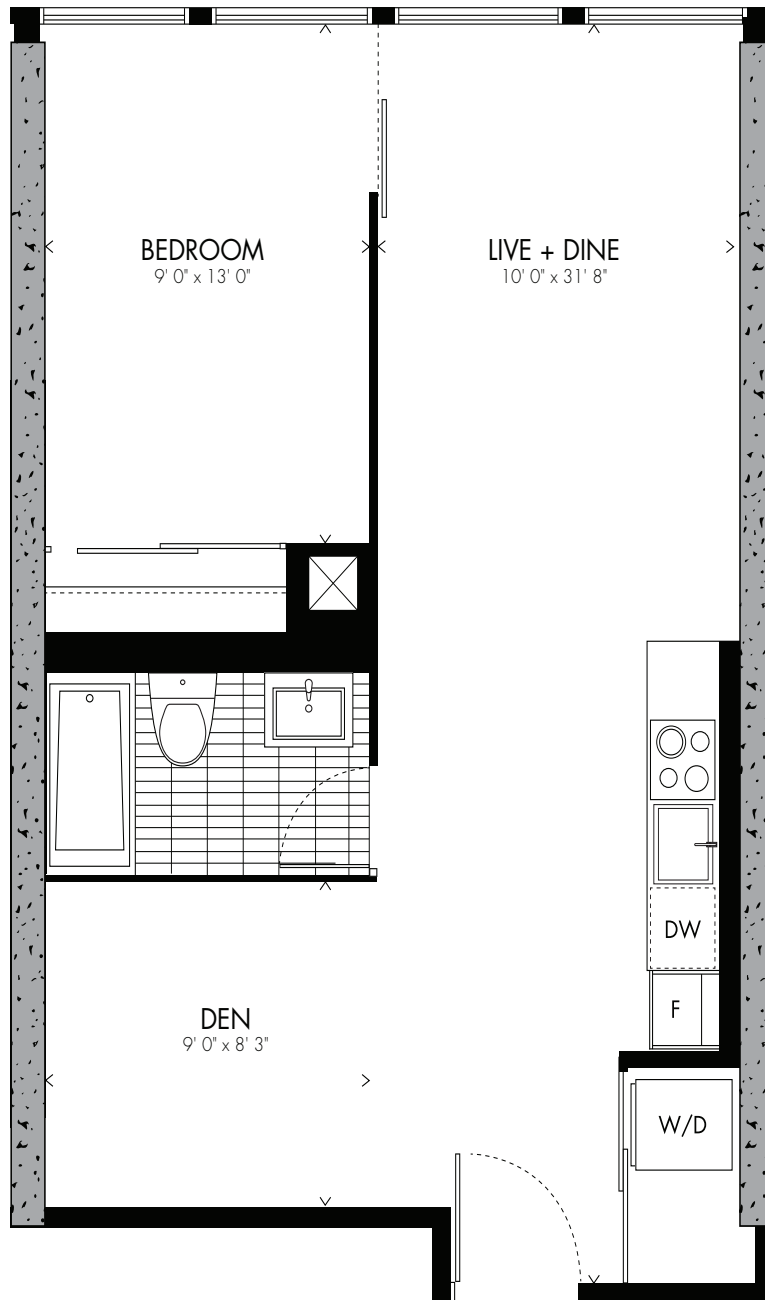

Schlemmer ⁰³ one bedroom + den

659 sq.ft.

LEVEL 3-7 | 9 FT. CEILING
LEVEL 8 | 10 FT. CEILING

LEVEL 3-8