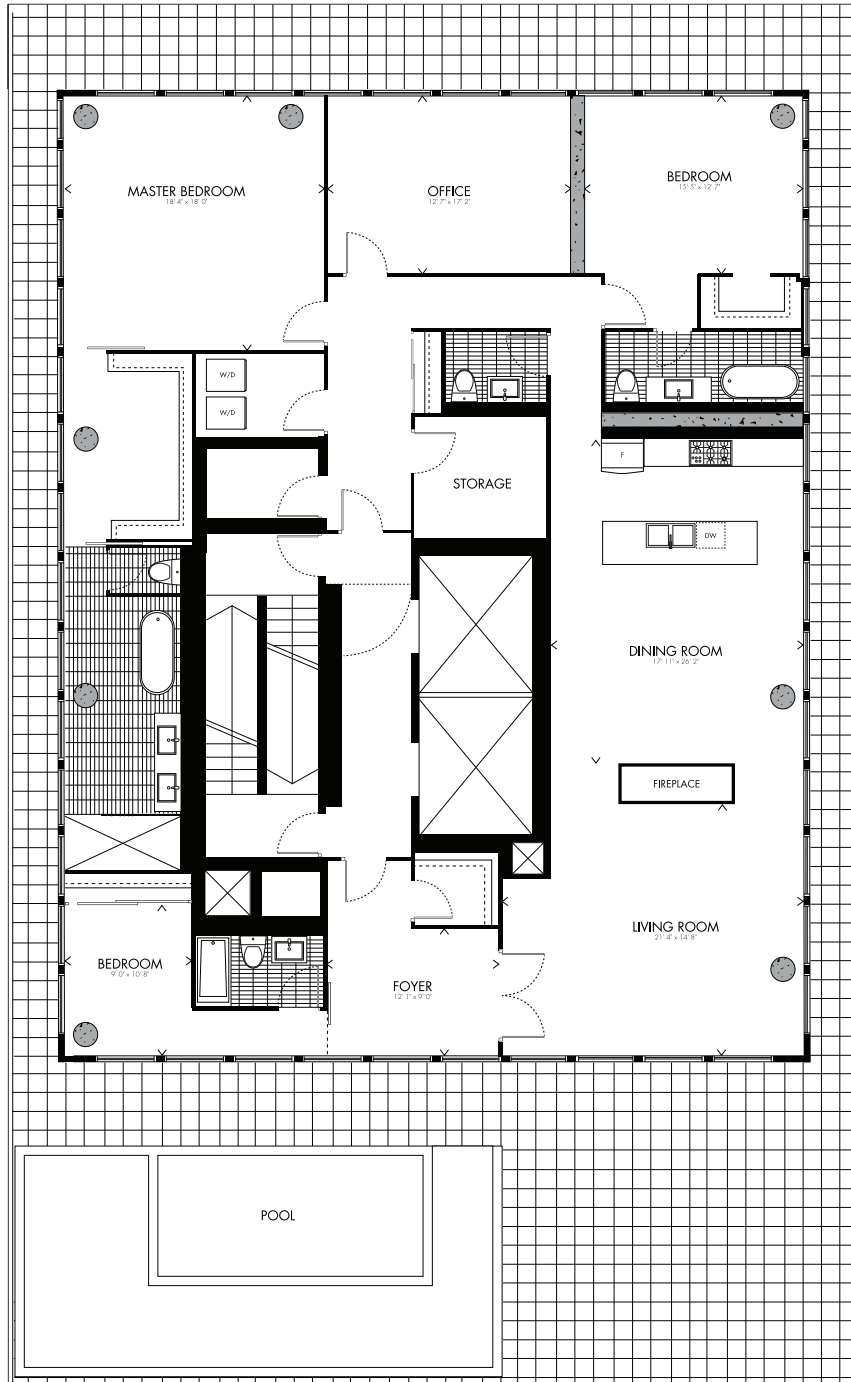

Mondrian **SKY PENTHOUSE** three bedroom

3,414 sq.ft.

11 FT. CEILING

LEVEL 30