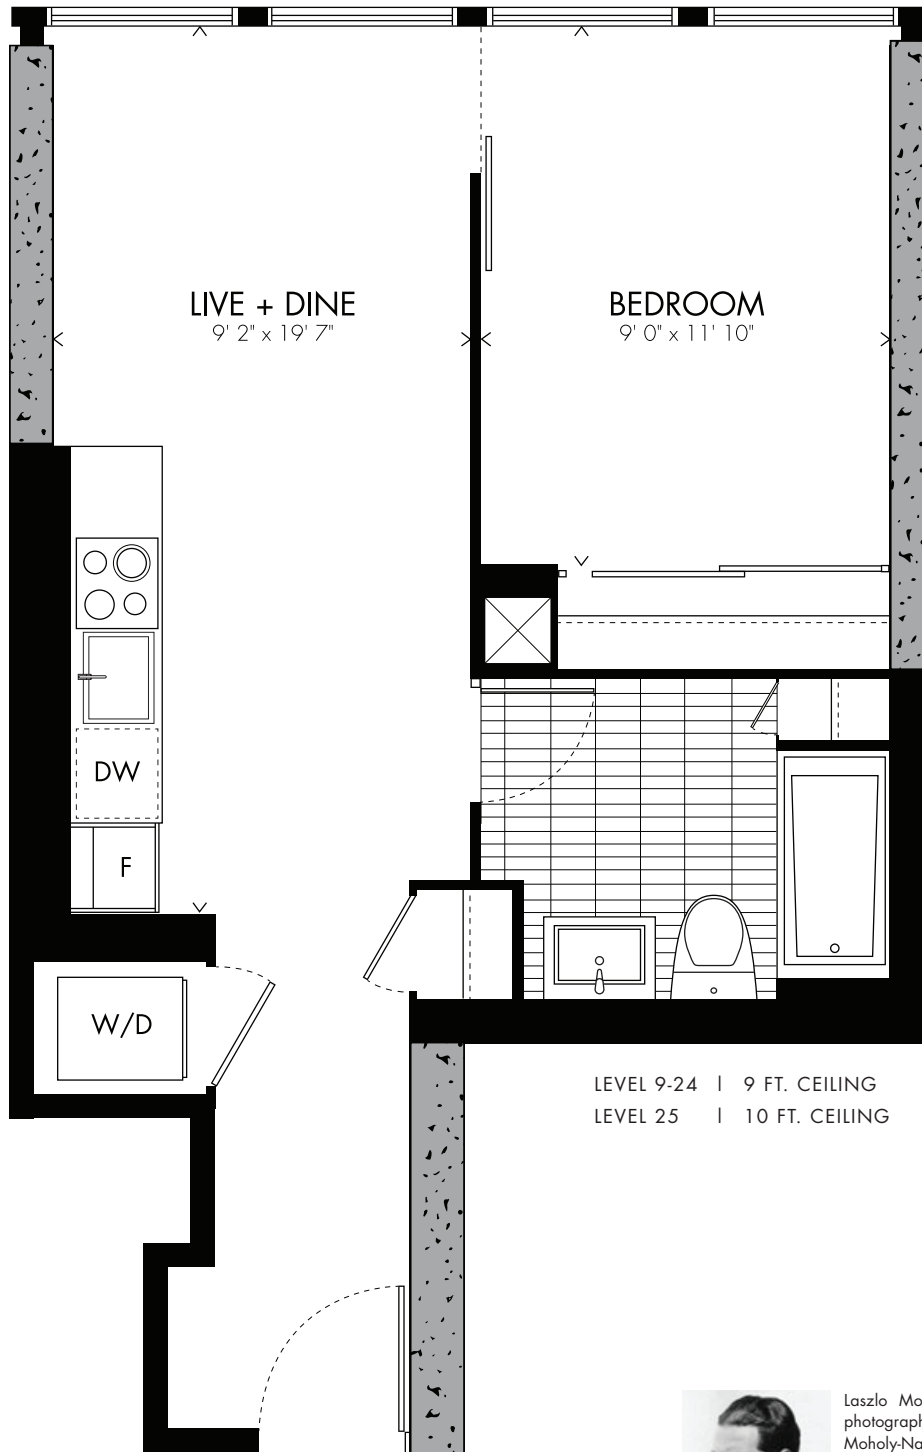

Moholy-Nagy ⁰⁸ one bedroom

525 sq.ft.

LEVEL 9-24 | 9 FT. CEILING
LEVEL 25 | 10 FT. CEILING

LEVEL 9-25