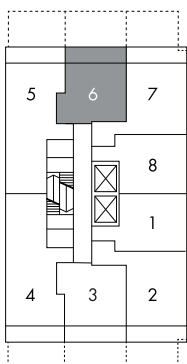

Mies Van Der Rohe ⁰⁶ one bedroom

457 sq.ft.

LEVEL 9-25

Ludwig Mies van der Rohe, commonly referred to as Mies, was the last director of the Bauhaus in Germany before emigrating to the USA to be the head of architecture at the Illinois Institute of Technology. He is considered one of the pioneers and masters of modernist architecture. Called his buildings "skin and bone" architecture focusing on modern materials and functionality.

BAUHAUS