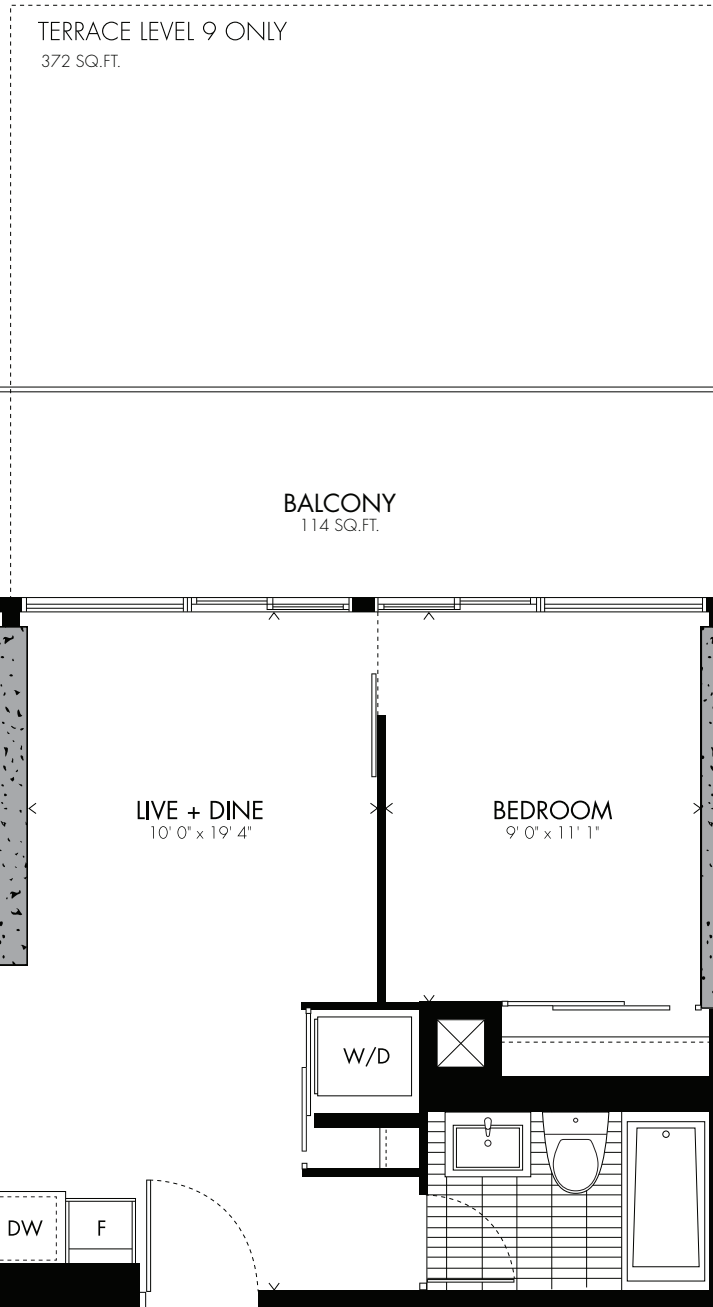

Mies Van Der Rohe ⁰⁶ one bedroom

457 sq.ft.