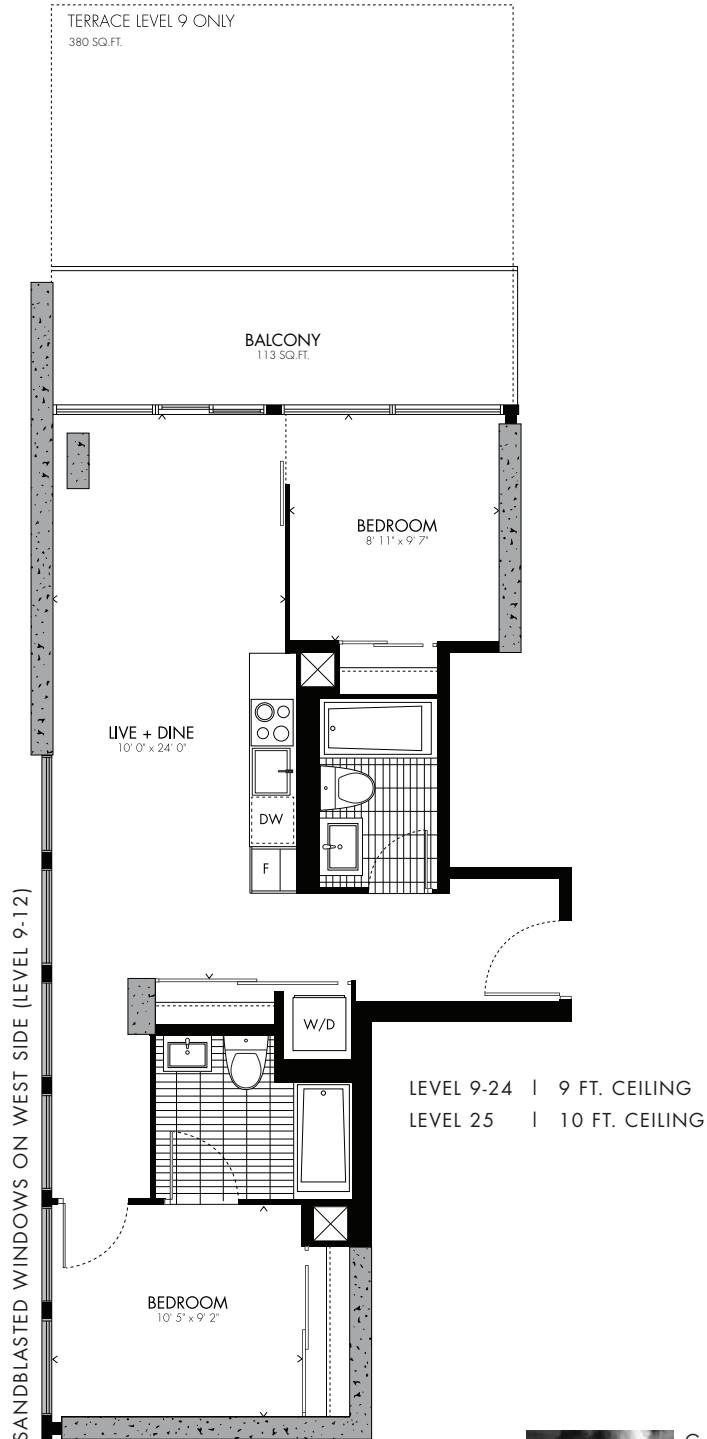

Marcks ⁰⁵ two bedroom

806 sq.ft.

Gerhard Marcks was a German sculptor, who is also well-known for his drawings, woodcuts, lithographs and ceramics. In 1919, when Walter Gropius founded the Bauhaus, Marcks was one of the first three faculty members to be hired. He served as Form Master of the school's Pottery Workshop.

BAUHAUS