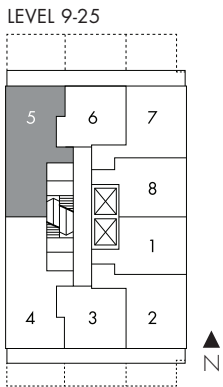

Marcks ⁰⁵ two bedroom

806 sq.ft.

Gerhard Marcks was a German sculptor, who is also well-known for his drawings, woodcuts, lithographs and ceramics. In 1919, when Walter Gropius founded the Bauhaus, Marcks was one of the first three faculty members to be hired. He served as Form Master of the school's Pottery Workshop.

BAUHAUS