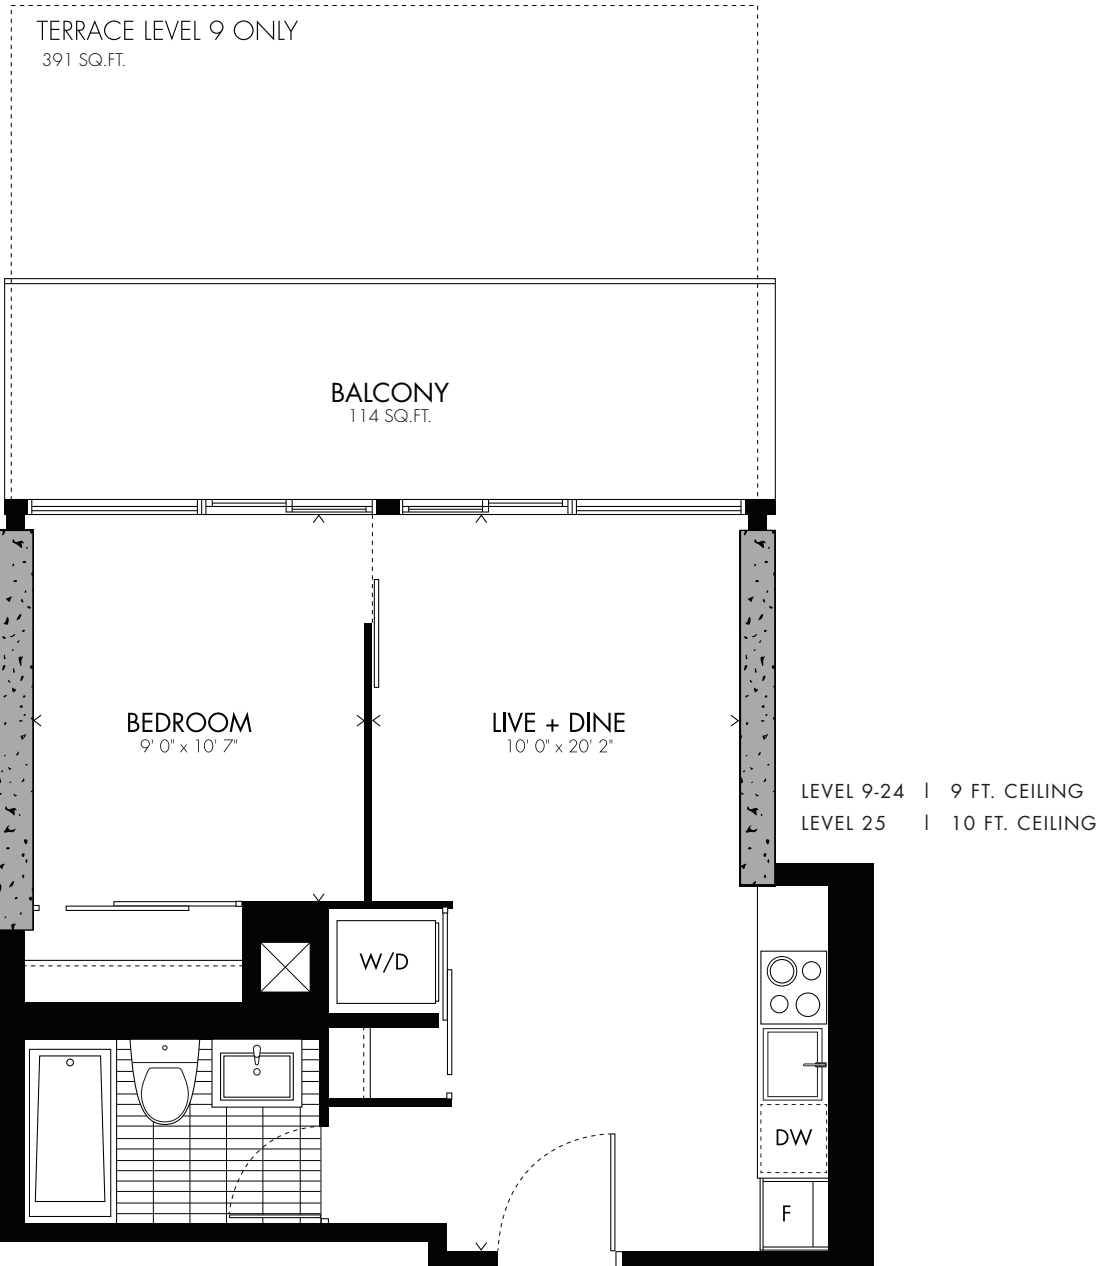

Klee ⁰³ one bedroom

459 sq.ft.