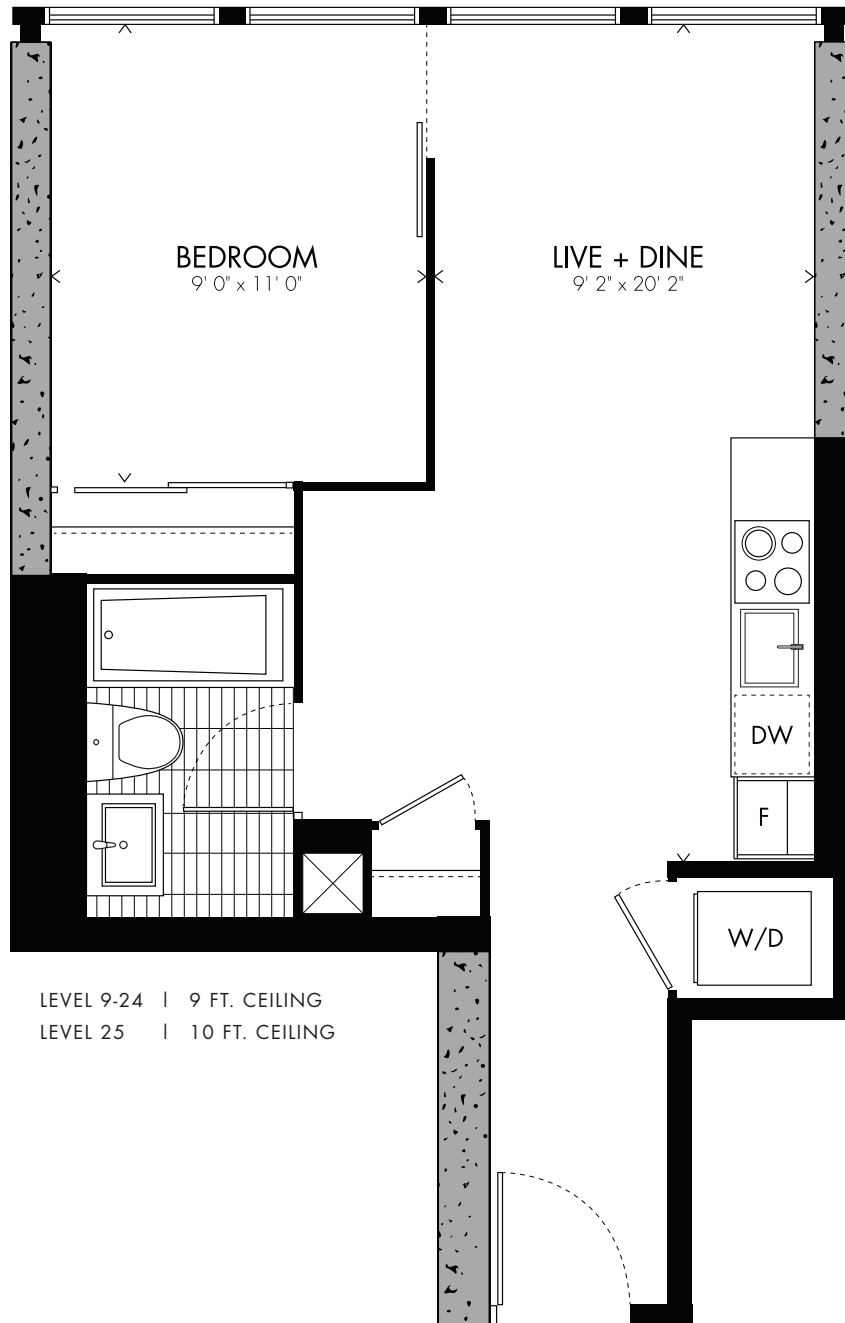

Kandinsky ⁰¹ one bedroom

521 sq.ft.

LEVEL 9-24 | 9 FT. CEILING
LEVEL 25 | 10 FT. CEILING