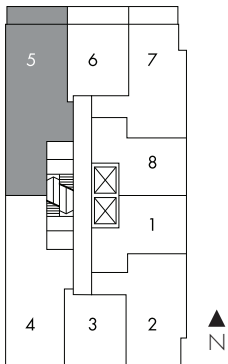

LEVEL 3-8

Swiss expressionist painter and color theorist Johannes Itten was an influential teacher at the Bauhaus. He wrote influential books and his biggest legacy is in the students that he influenced.