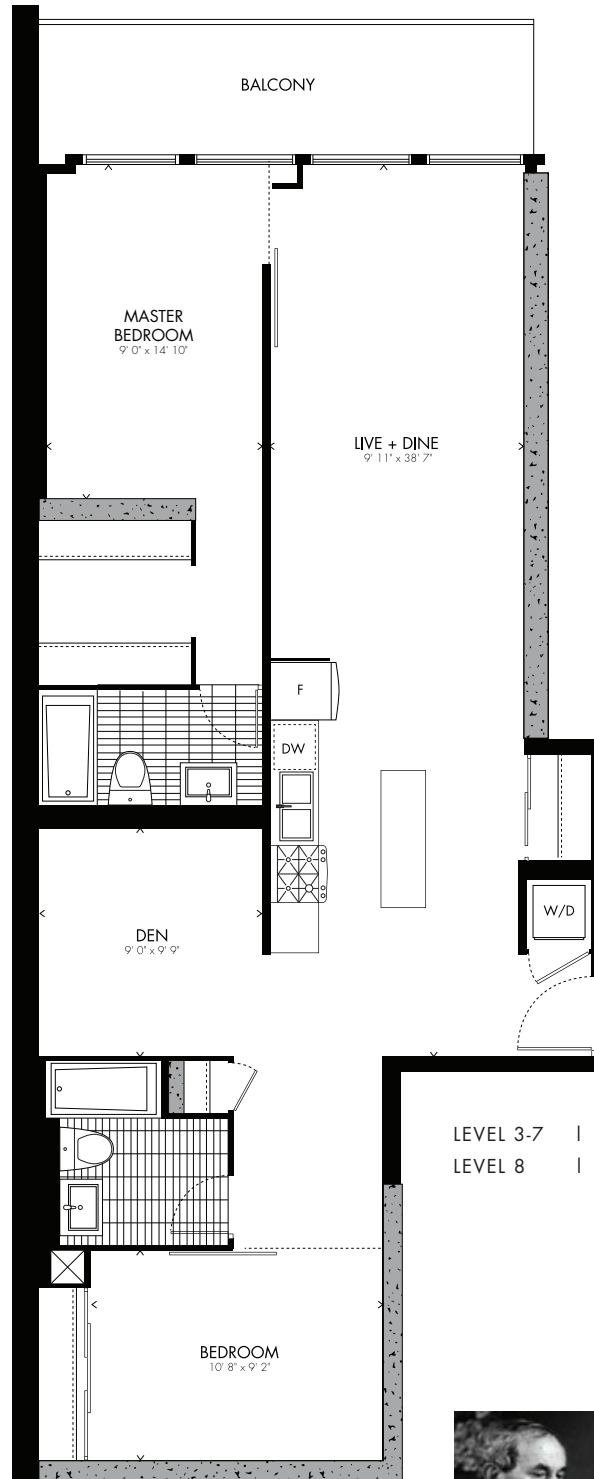

Itten ⁰⁵ two bedroom + den

1,190 sq.ft.

LEVEL 3-7 | 9 FT. CEILING
LEVEL 8 | 10 FT. CEILING