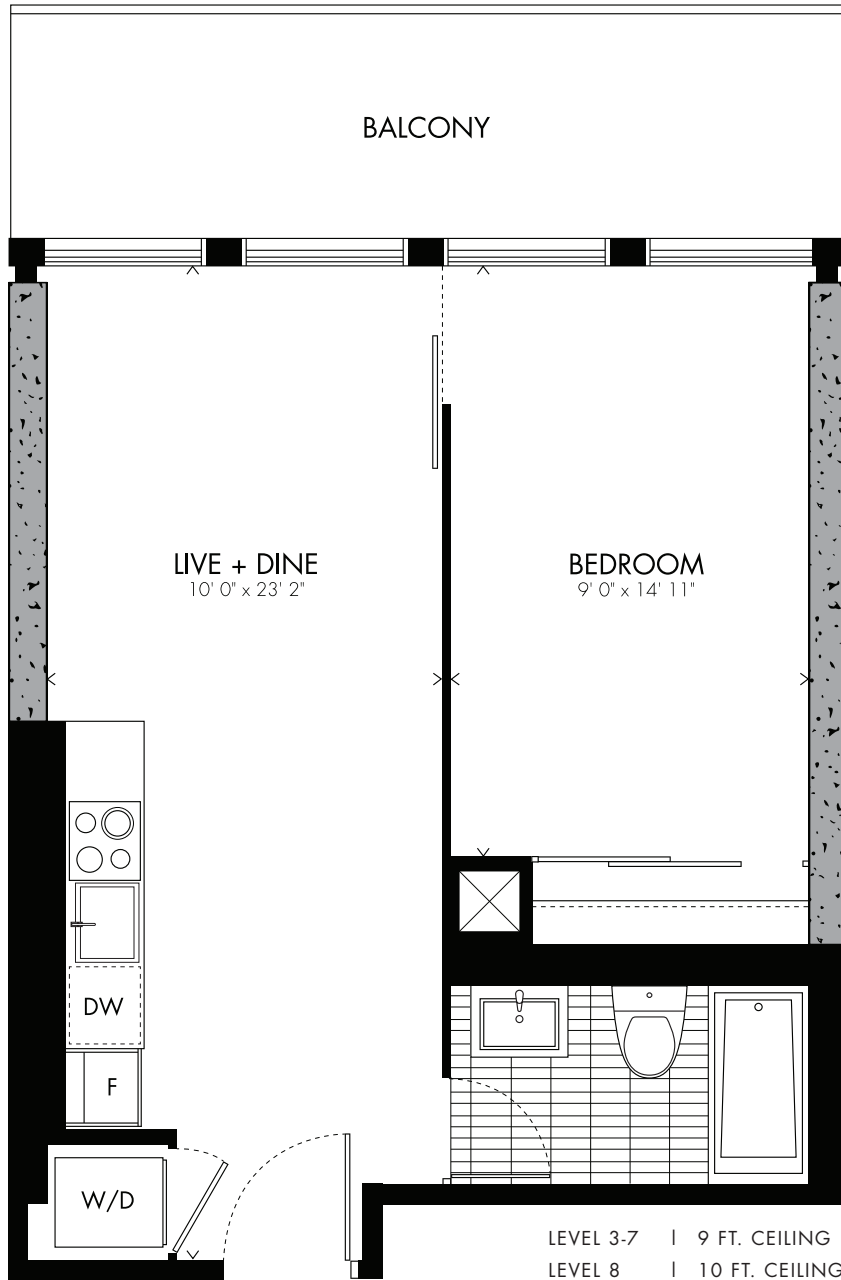

Gropius ⁰⁶ one bedroom

522 sq.ft.