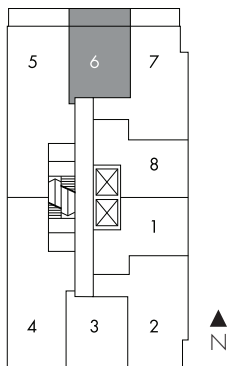

Gropius ⁰⁶ one bedroom

522 sq.ft.

LEVEL 3-8

The German architect Walter Gropius founded the Bauhaus school of art and design in Weimar Germany. Along with Ludwig Mies van der Rohe and Le Corbusier, he is regarded as one of the pioneers of modern architecture.

BAUHAUS