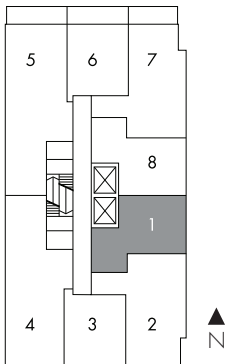

Lyonel Feininger was a German-American painter and caricaturist. Feininger was associated Die Brücke and Blue Rider. He designed the cover for the Bauhaus 1919 manifesto. Feininger was one of the very few fine artists also to draw comic strips as a cartoonist.

BAUHAUS