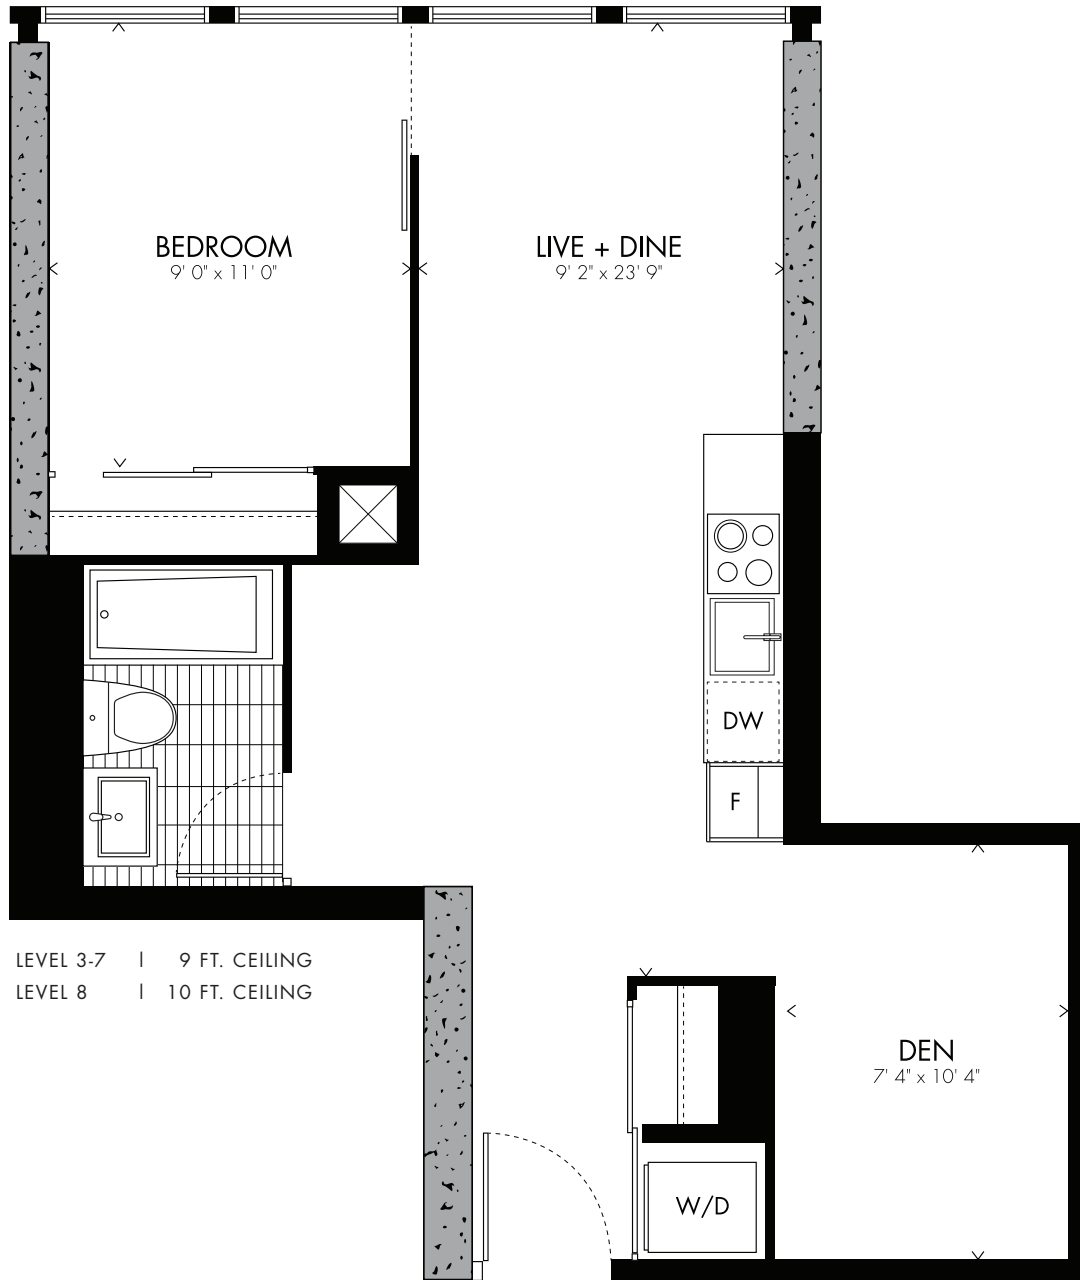

Feininger ⁰¹ one bedroom + den

629 sq.ft.

LEVEL 3-7 | 9 FT. CEILING
LEVEL 8 | 10 FT. CEILING

LEVEL 3-8