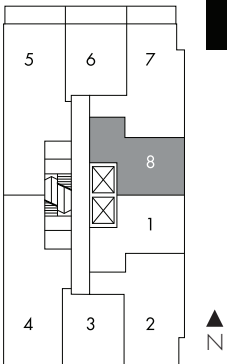

Marcel Breuer's career touched nearly every aspect of three-dimensional design, from tiny utensils to the biggest buildings. Famously part of the Bauhaus school in Germany, Breuer was an influential Hungarian-born modernist that went on to teach many architects of the next generation.

BAUHAUS