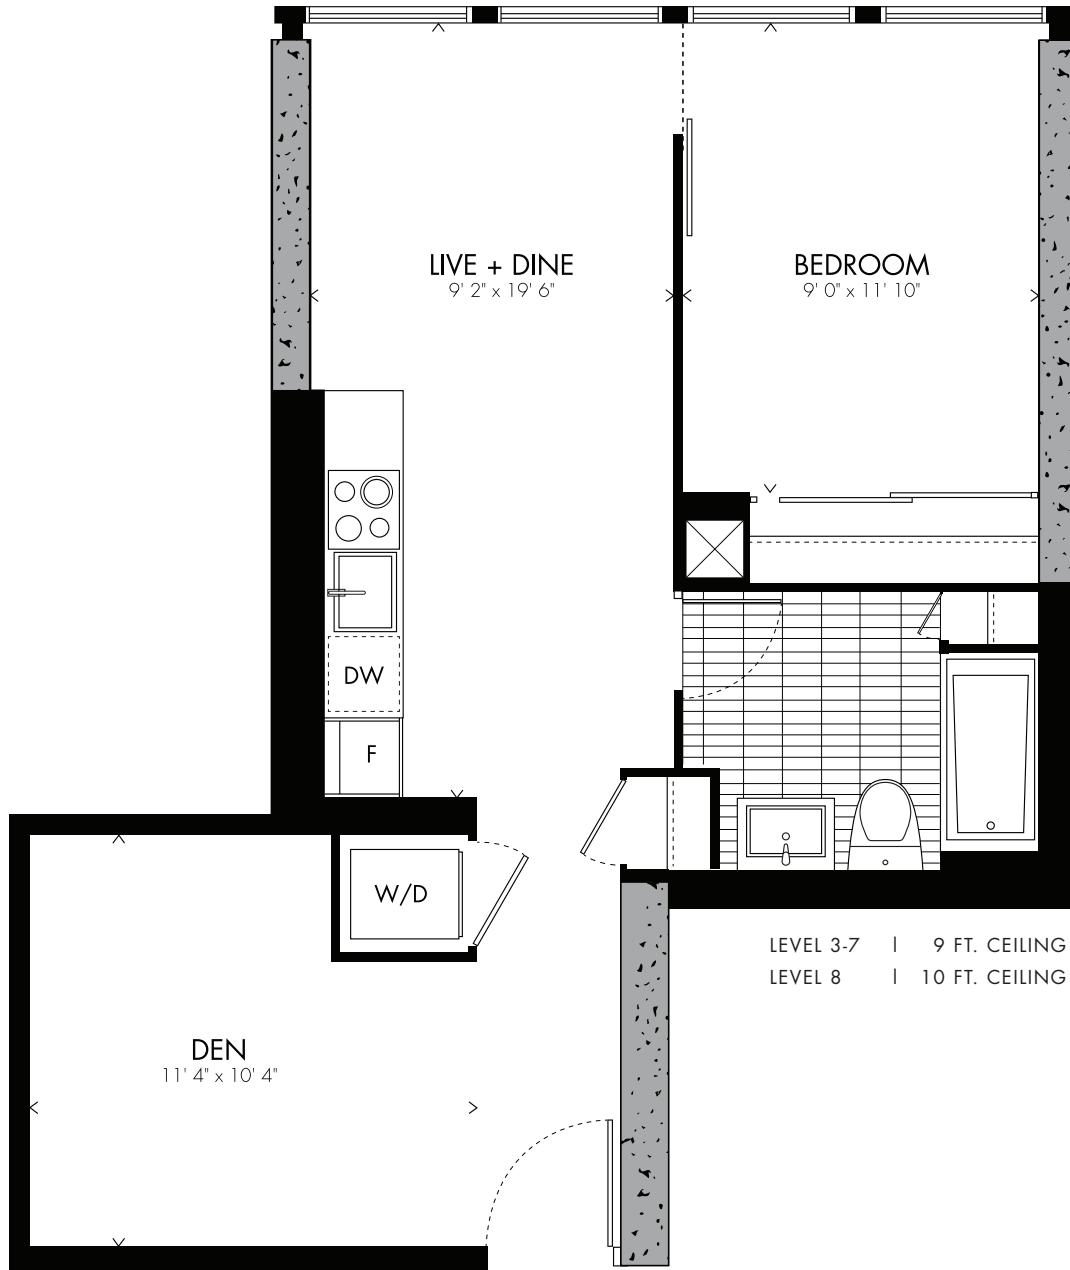

Breuer ⁰⁸ one bedroom + den

628 sq.ft.

LEVEL 3-7 | 9 FT. CEILING
LEVEL 8 | 10 FT. CEILING

LEVEL 3-8