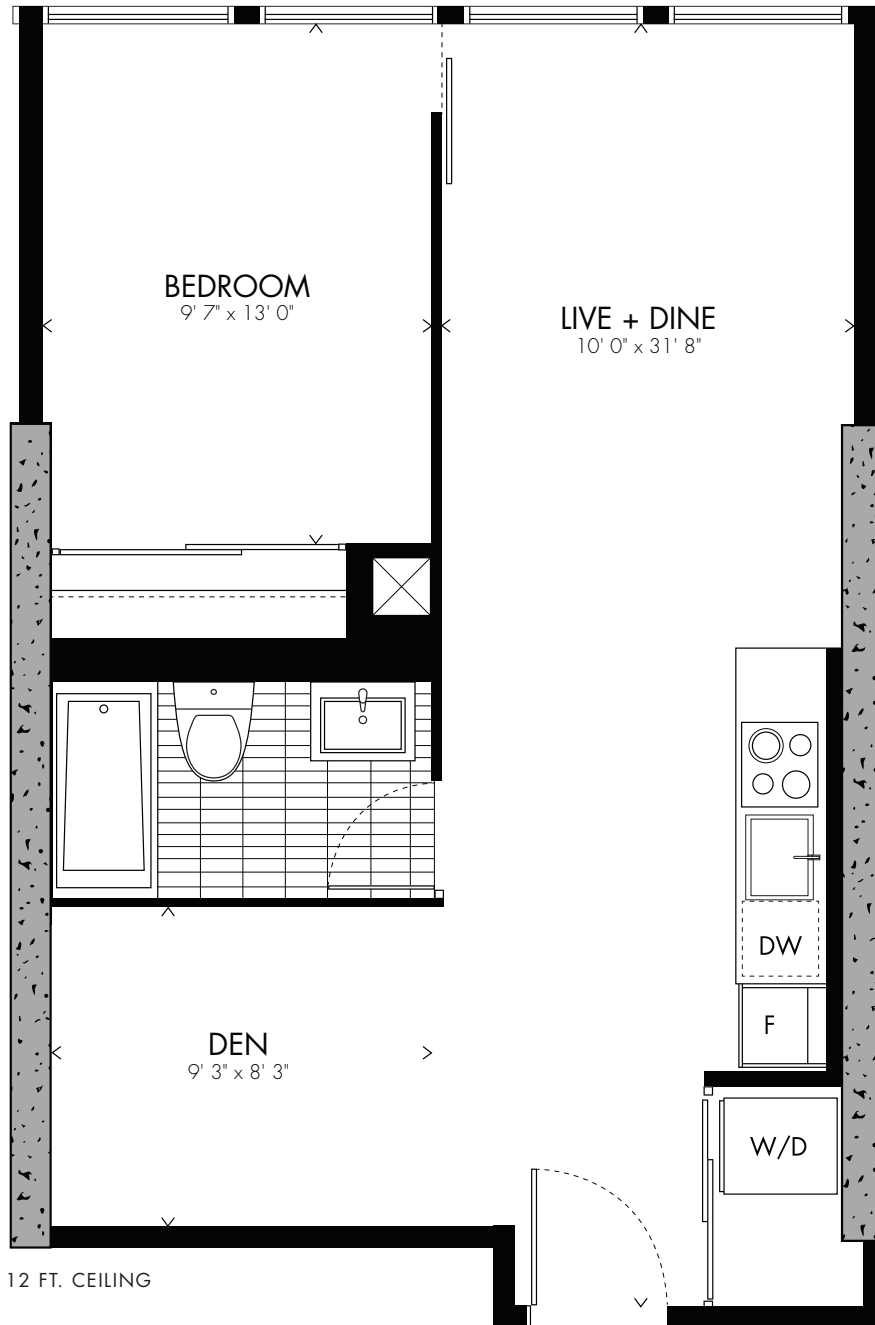

# Bill <sup>03</sup> one bedroom + den

658 sq.ft.

LEVEL 2

Max Bill was a Swiss architect, artist, painter, typeface designer, industrial designer and graphic designer. He studied at the Bauhaus in Dessau under Wassily Kandinsky, Paul Klee, and Oskar Schlemmer. He was the founder of the Concrete Art movement and is known for his interpretations of constructivism through structured paintings and spherical sculptures, including geometry and mathematics into his art.

BAUHAUS