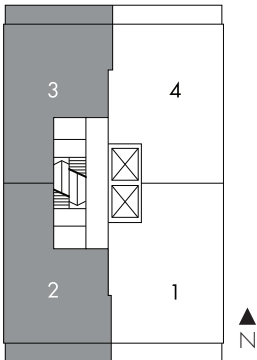

LEVEL 26-29

Peter Behrens was a German architect and designer. He was important for the modernist movement, and several of the movement's leading names (including Ludwig Mies van der Rohe, Le Corbusier and Walter Gropius) worked for him in earlier stages of their careers.

BAUHAUS