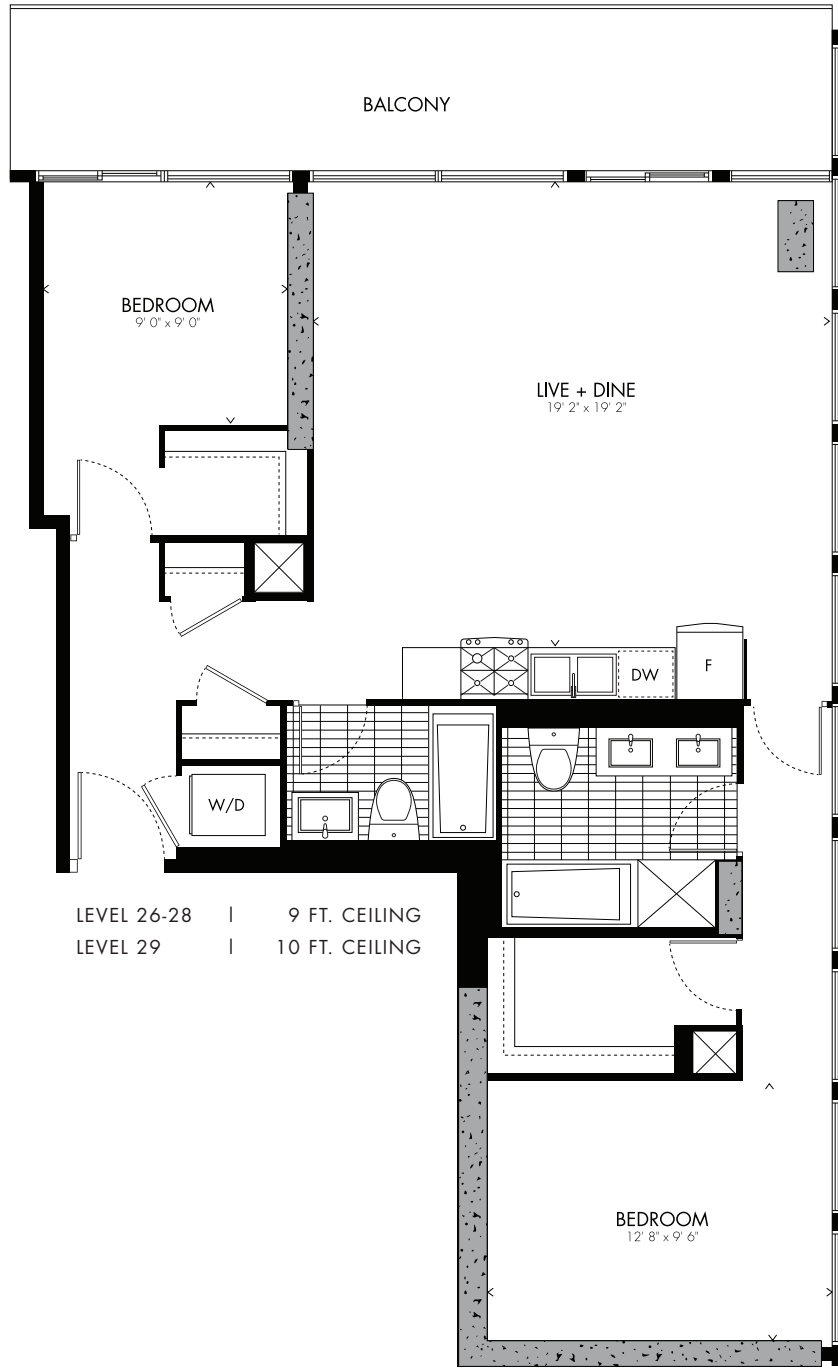

Behrens **PENTHOUSE** 02 | 03

two bedroom

UNIT 02 - 1,050 SQ.FT.
UNIT 03 - 1,070 SQ.FT.

1,050 sq.ft.

LEVEL 26-28 | 9 FT. CEILING
LEVEL 29 | 10 FT. CEILING